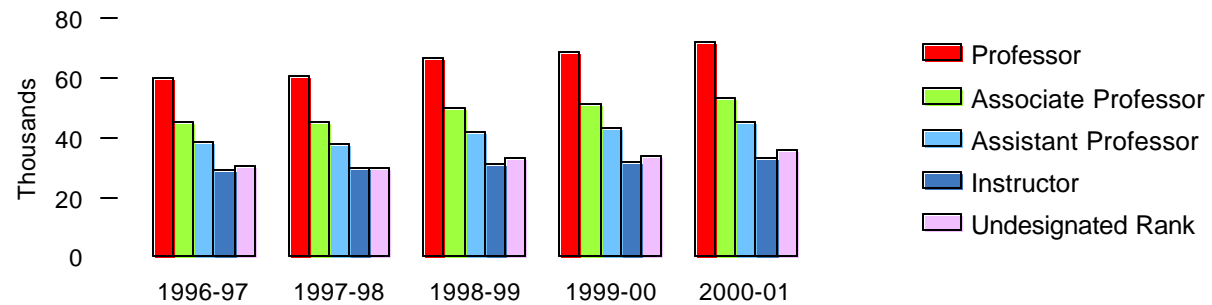

AVERAGE FULL-TIME FACULTY SALARIES

Public Four-Year 1996-97 - 2000-01

SOURCE: Integrated Postsecondary Education Data System (IPEDS), Salaries, Tenure and Fringe Benefits of Full-time Instructional Faculty, 1996-97 - 1999-00; ACHE Survey 2000-01.