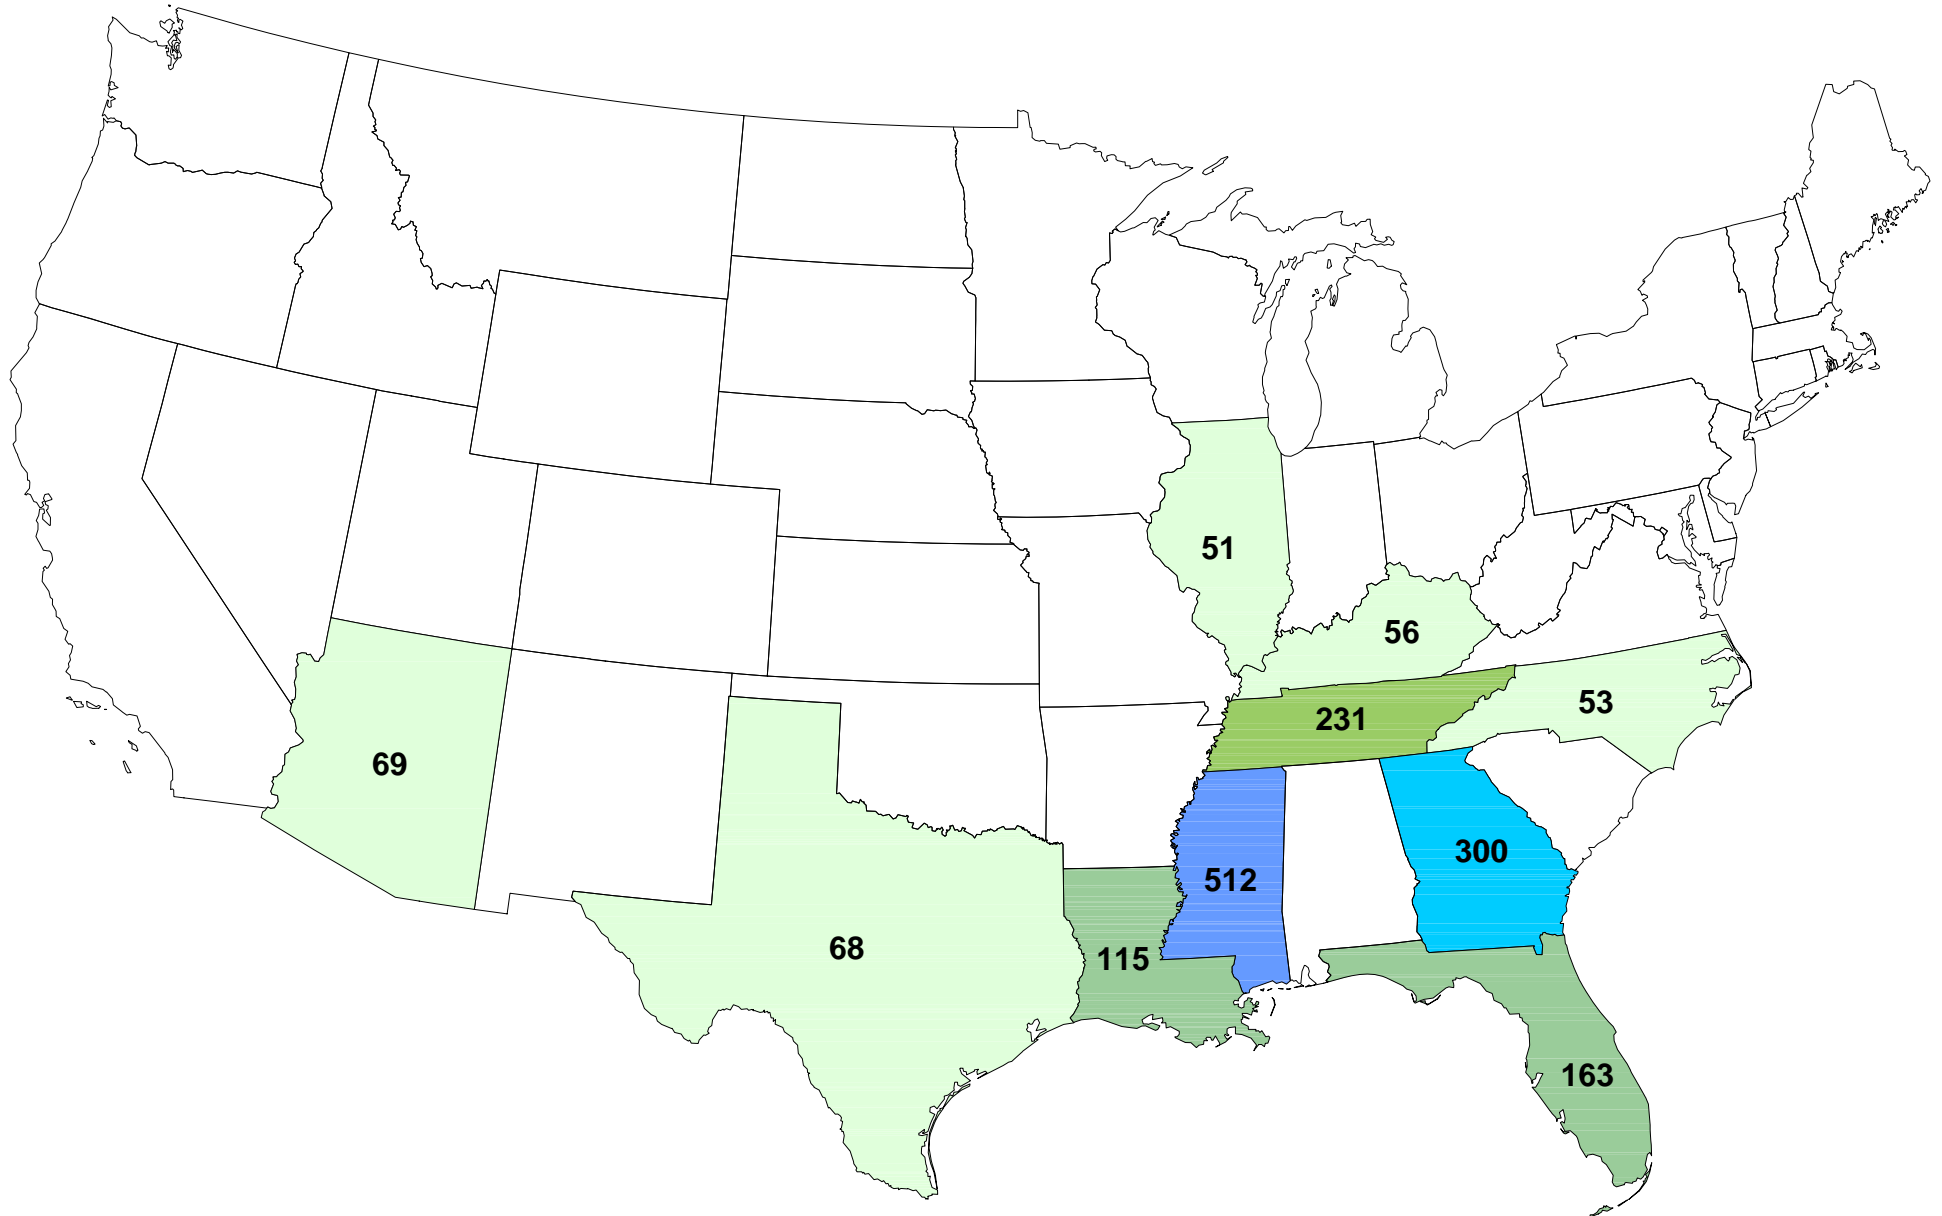

2010 Alabama Public High School Graduates Enrolled at Top 10 Other States

Source: National Student Clearinghouse Student Tracker and ALSDE 2009-2010 High School Graduates