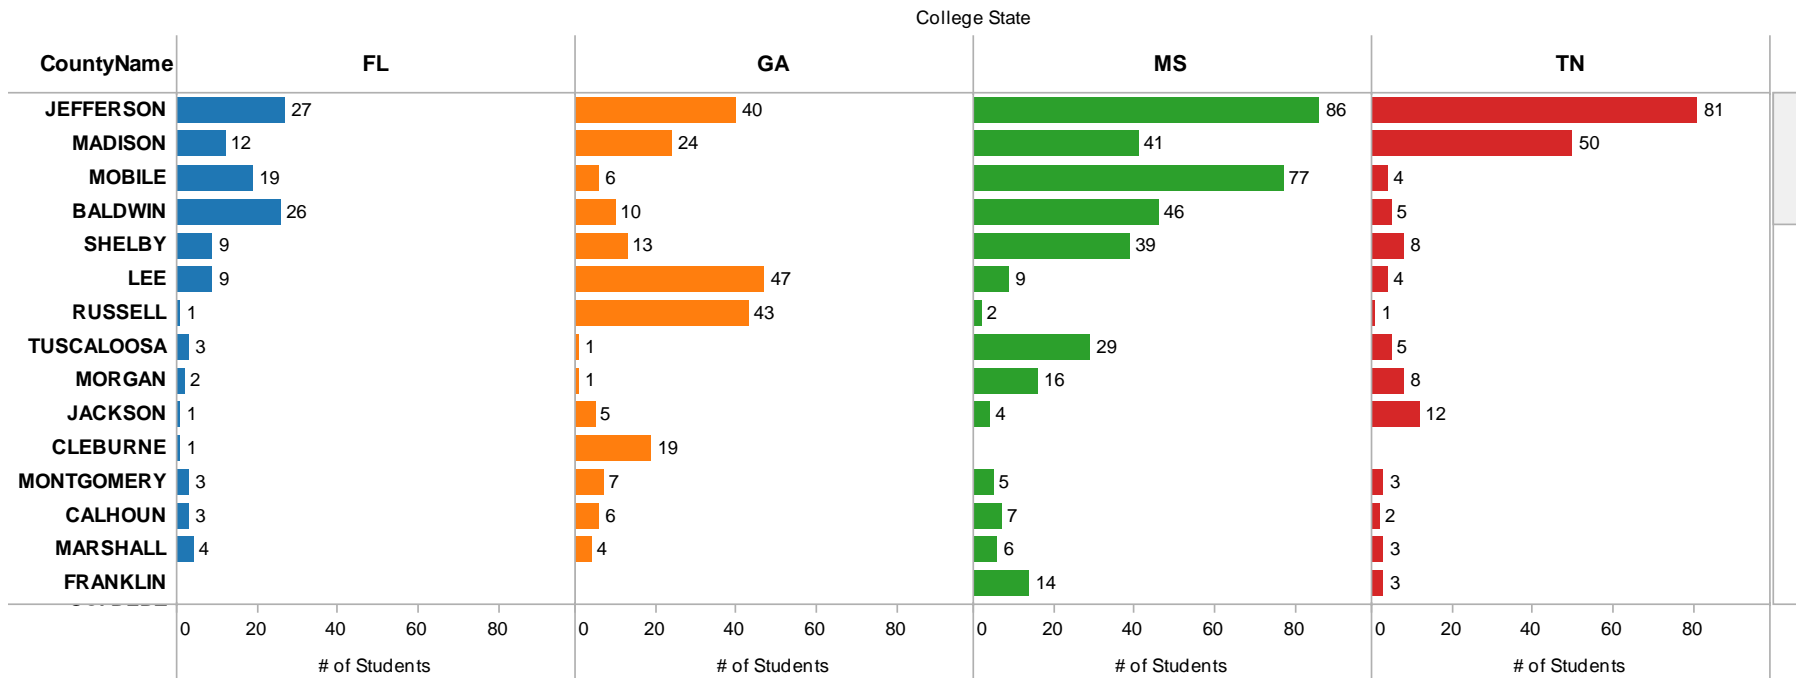

2010 HS Graduates Enrolled in Surrounding States by Top 15 Counties of Origin