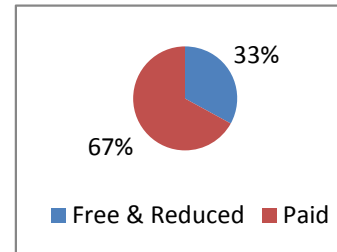

COMPARISON
of
2009 and 2010
HIGH SCHOOL
GRADUATES

Comparison of 2009 and 2010 Low-Income High School Graduates By Number and Percentage Who Enrolled in Higher Education Institutions

As depicted in the charts below, the number of high school graduates who received free and/or reduced lunches and enrolled in higher education institutions increased from 8,574 in 2009 to 8,655 in 2010.

In addition, the percentage of high school graduates who received free and/or reduced lunches and enrolled in higher education institutions increased from 31% in 2009 to 33% in 2010.

2010

Count of Requester Return Field	Lunch			Grand Total
	Free	Paid	Reduced	
Race				
Asian	75	309	26	410
Black	4,494	2,780	799	8,073
Hispanic	177	186	33	396
Indian	57	181	19	257
Unknown	11	25		36
White	2,146	13,834	818	16,798
Grand Total	6,960	17,315	1,695	25,970