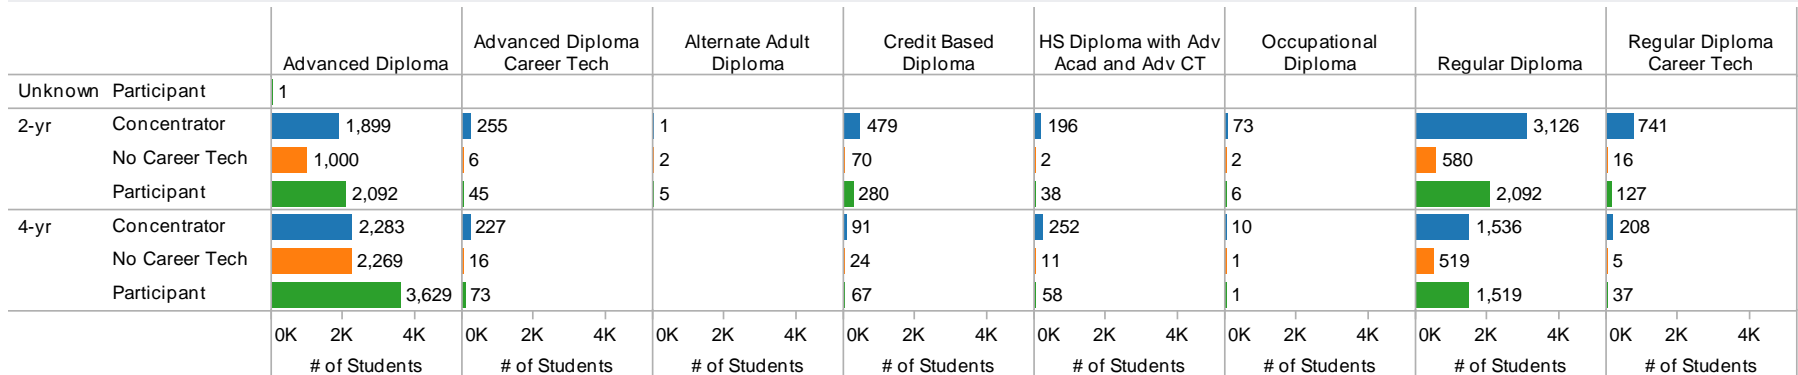

2010 HS Graduates Enrolled in All States by Diploma Type, IHE Type and Career Tech Designation

Career Tech
■ Concentrator
■ No Career Tech
■ Participant