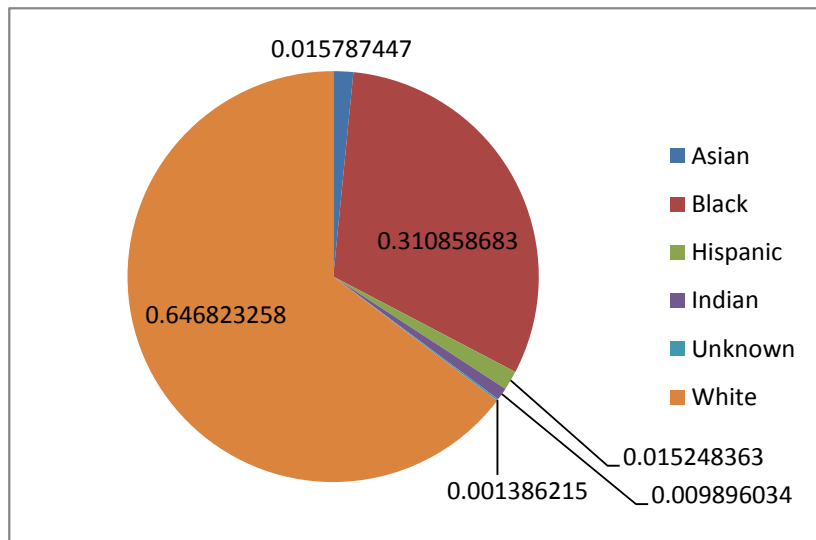

All 2010 Alabama Public High School Graduates Enrolled in IHE

Race/Ethnicity of 2010 High School Graduates Enrolled in IHE