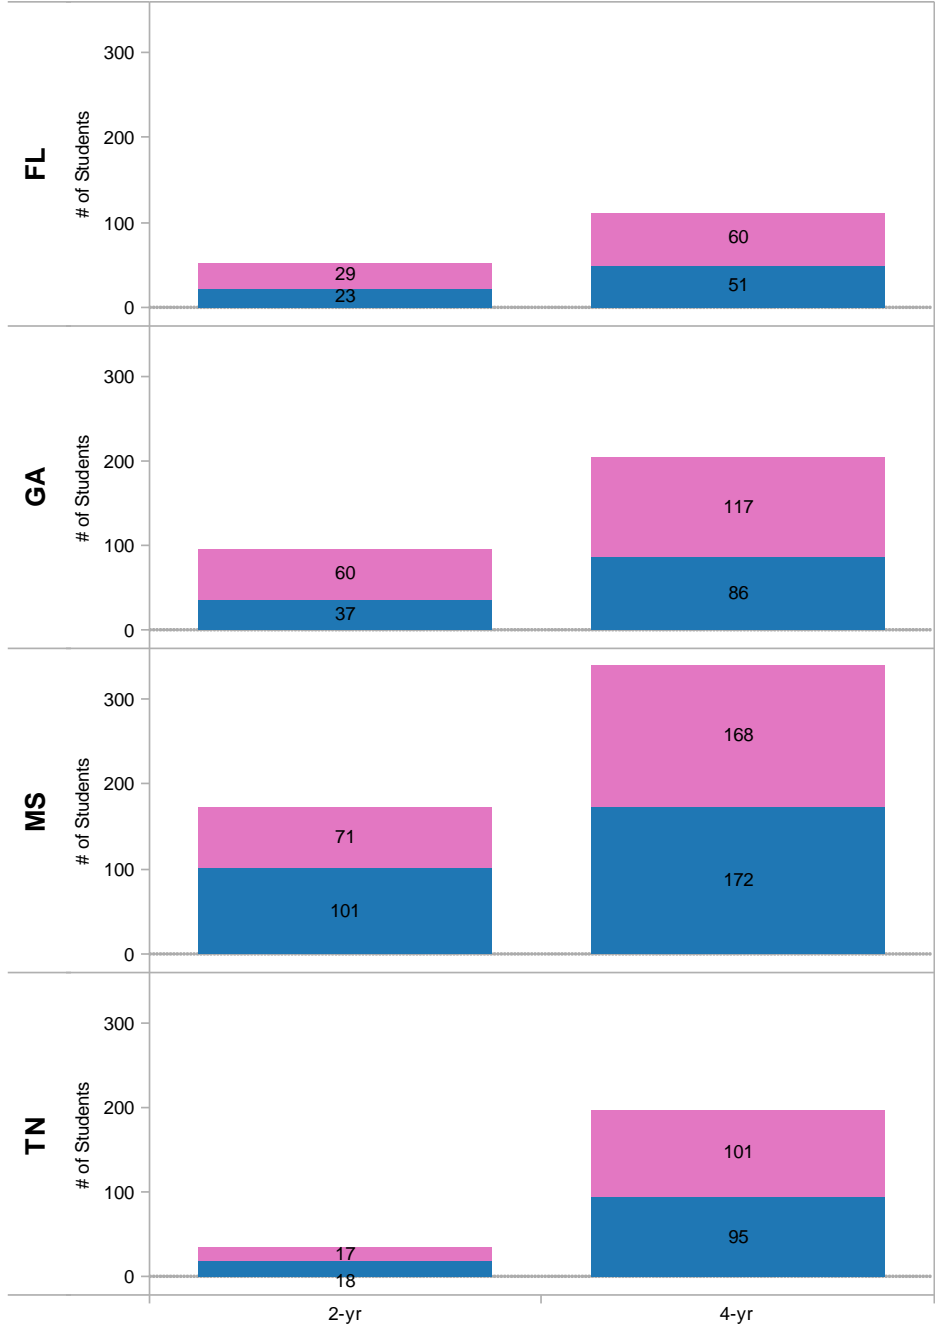

2010 HS Graduates Enrolled in IHE in Surrounding States by Gender