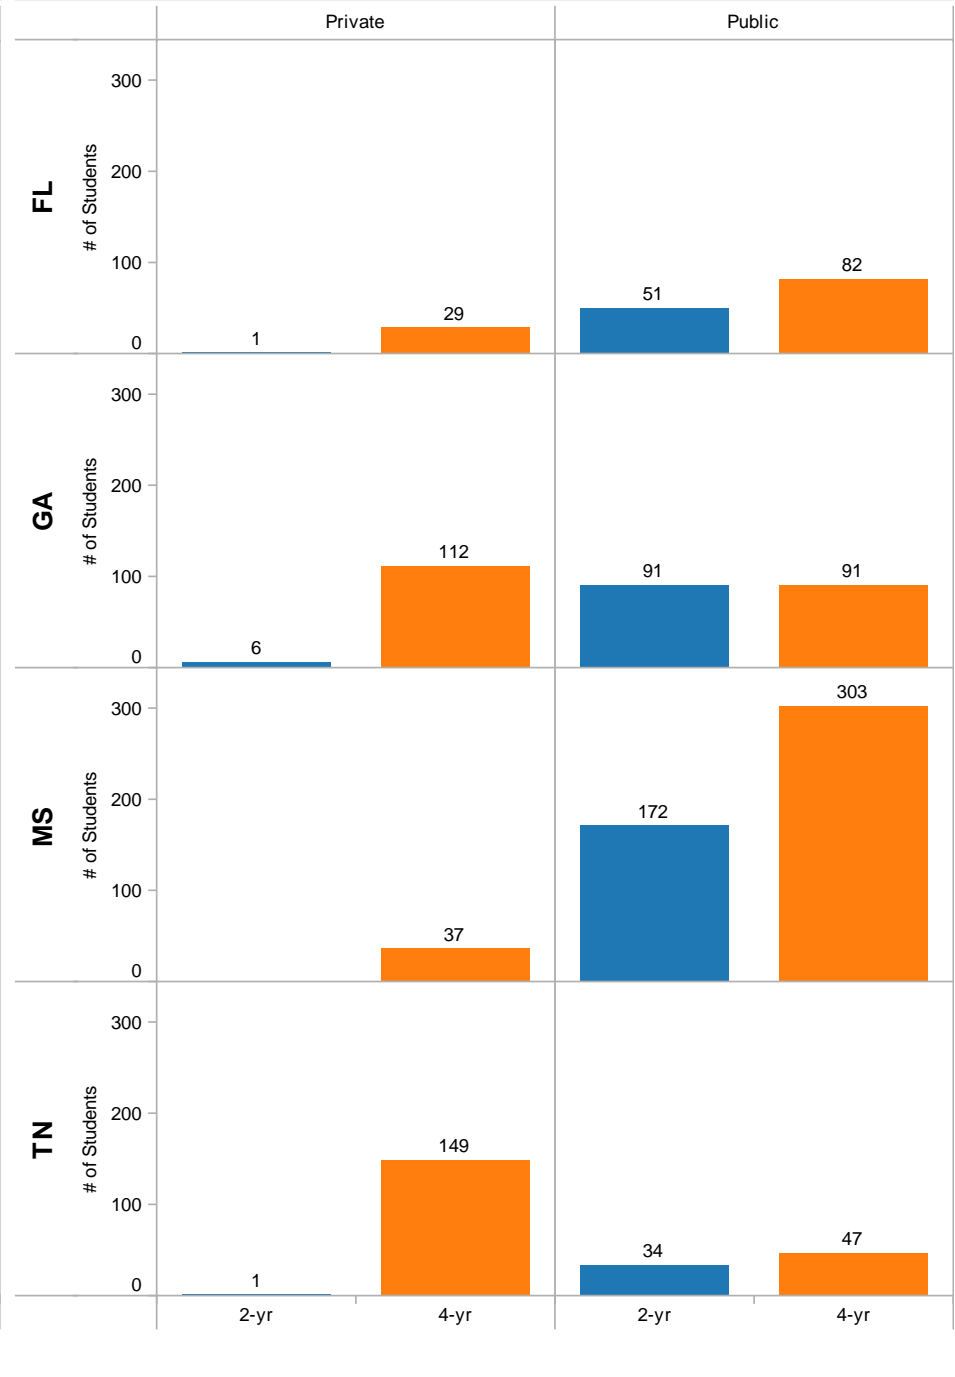

2010 HS Graduates Enrolled in IHE in Surrounding States