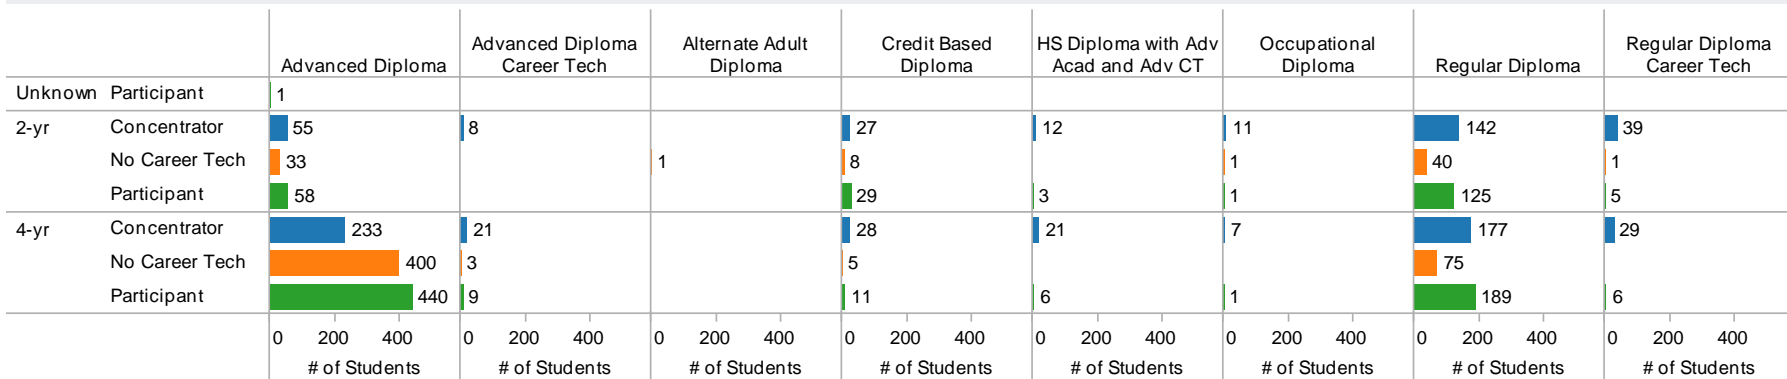

2010 HS Graduates Enrolled Out-of-State by Diploma Type, IHE Type and Career Tech Designation

Career Tech
■ Concentrator
■ No Career Tech
■ Participant