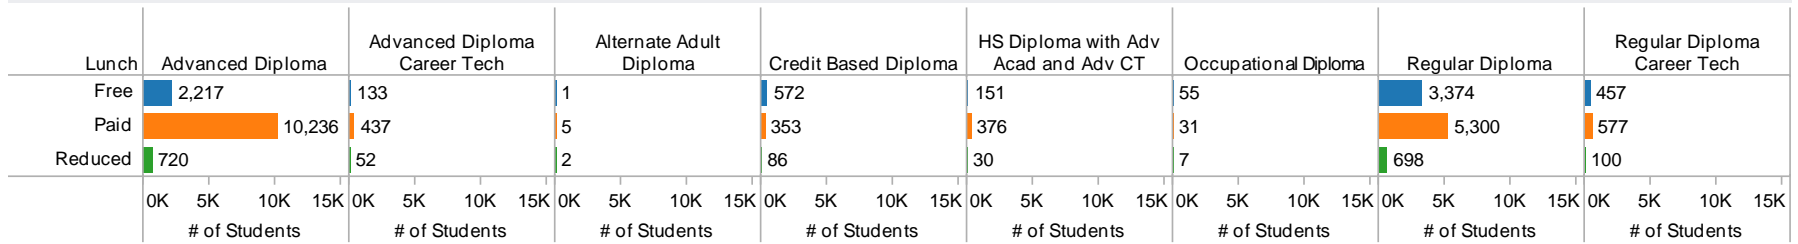

2010 HS Graduates Enrolled in All States by Diploma Type and Lunch

Lunch
■ Free
■ Paid
■ Reduced