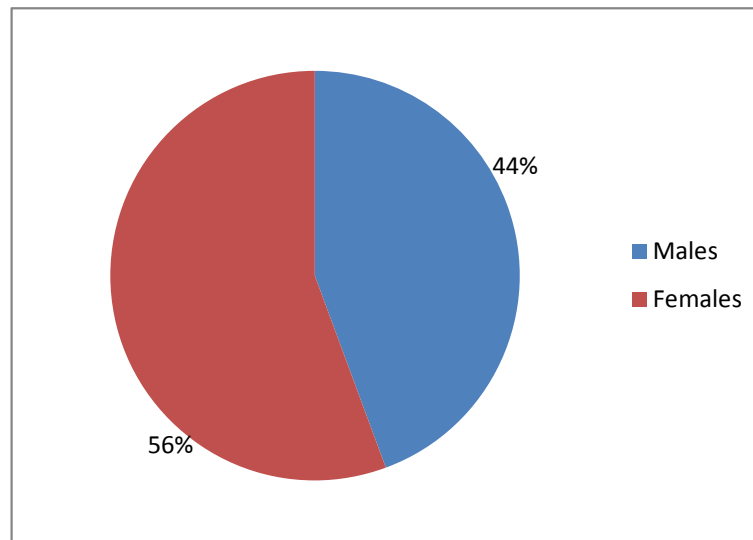

Gender of 2010 High School Graduates Enrolled in IHE

Count of Requester Return Field	Gender		Grand Total
	F	M	
Asian	217	193	410
Black	4,745	3,328	8,073
Hispanic	197	199	396
Indian	140	117	257
Unknown	15	21	36
White	9,130	7,668	16,798
Grand Total	14,444	11,526	25,970

	Females	Males
Asian	0.8%	0.7%
Black	18.3%	12.8%
Hispanic	0.8%	0.8%
Indian	0.5%	0.5%
Unknown	0.1%	0.1%
White	35.2%	29.5%

Males 44%
Females 56%

Source: National Student Clearinghouse Student Tracker and ALSDE 2009-2010 High School Graduates