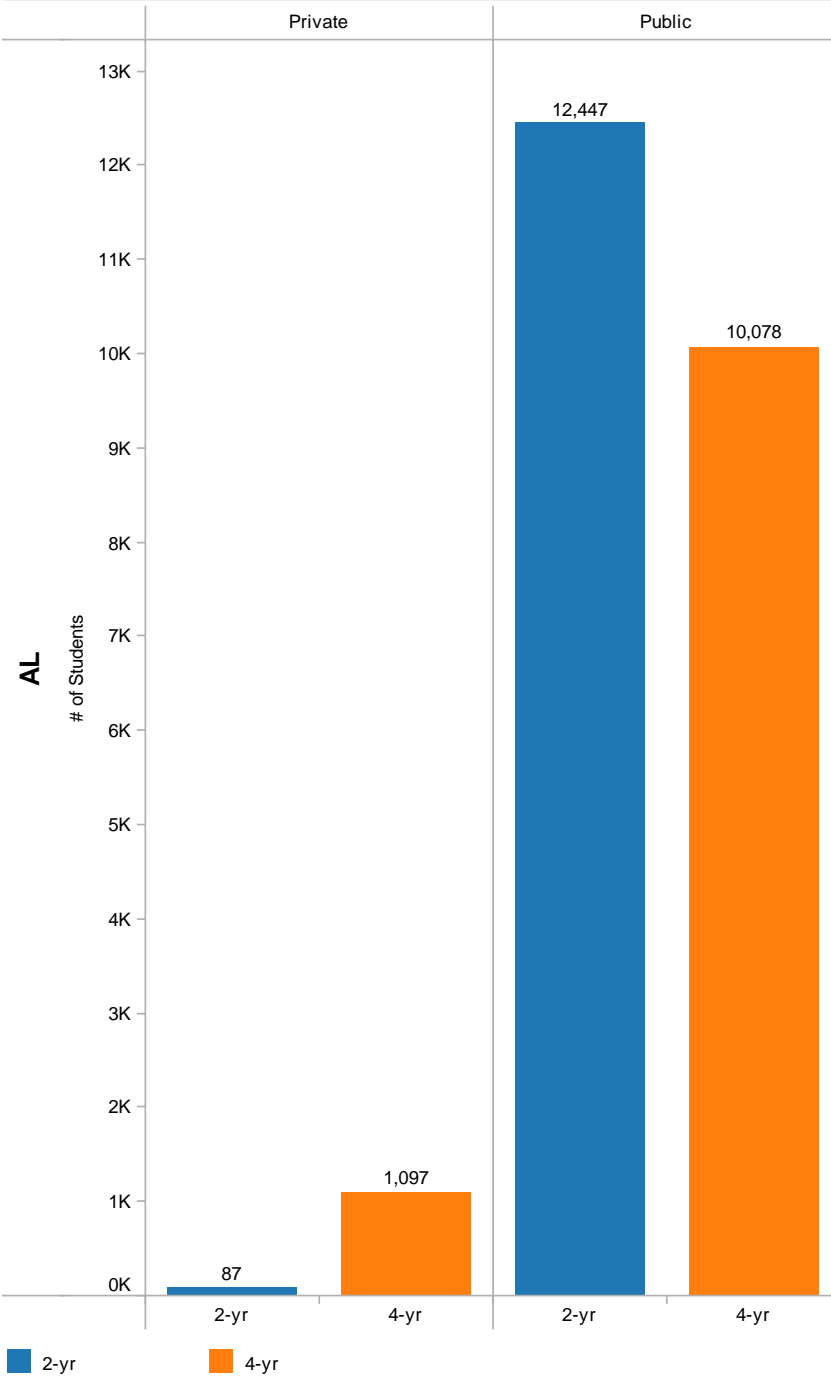

2010 HS Graduates Enrolled in IHE in Alabama by Race/Ethnicity

2010 HS Graduates Enrolled in IHE in Surrounding States by Race/Ethnicity

Race
■ Asian ■ Black ■ Hispanic ■ Indian ■ Unknown ■ White

2010 HS Graduates Enrolled in IHE in Alabama