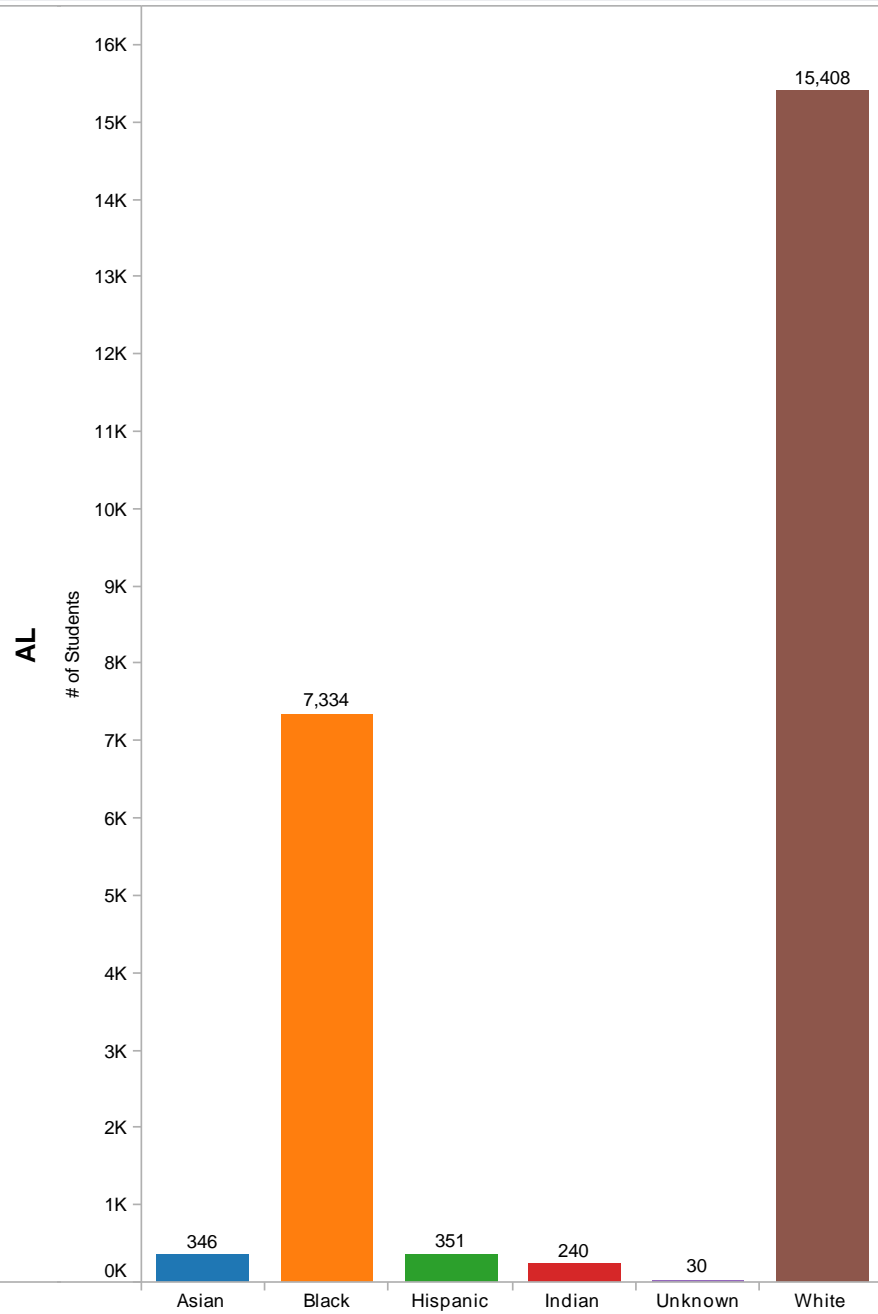

2010 HS Graduates Enrolled in IHE in Alabama by Race/Ethnicity