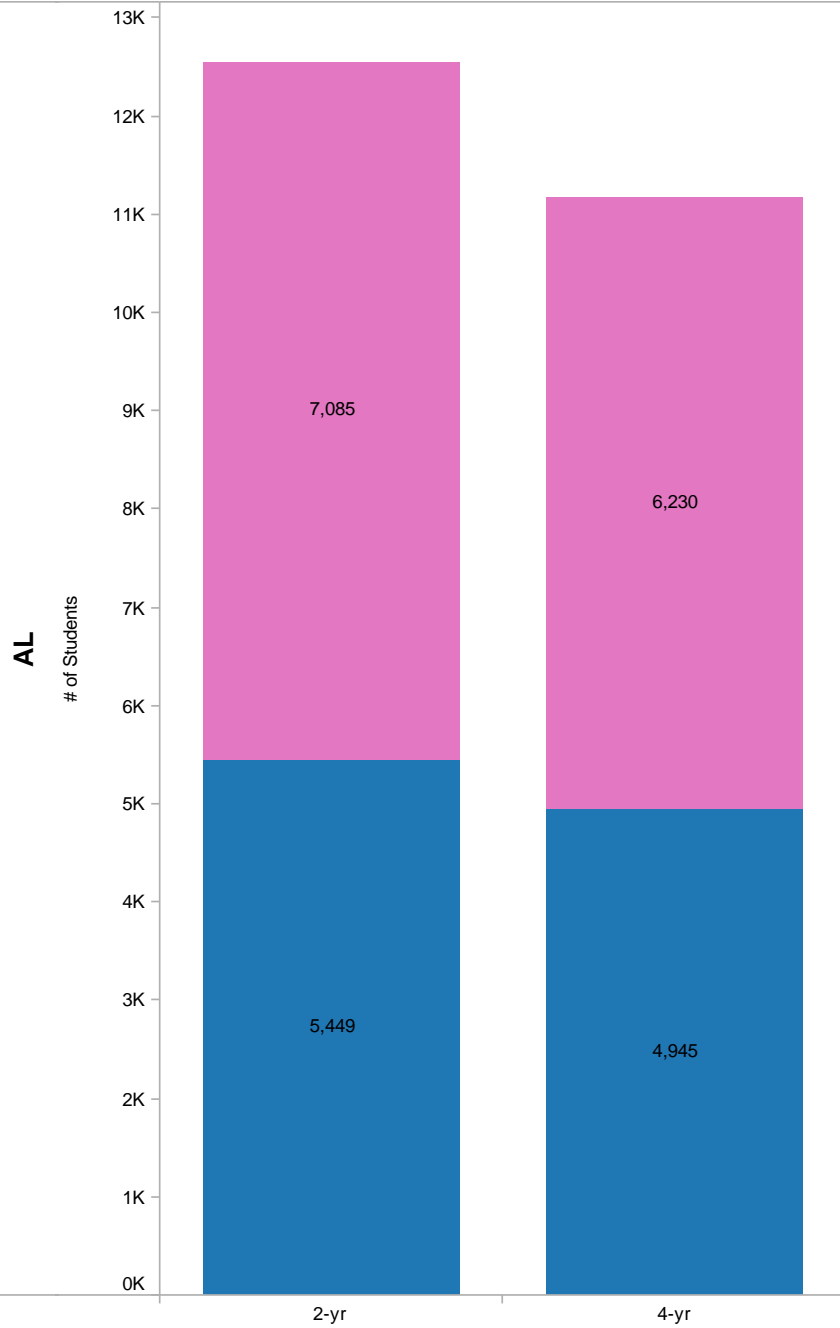

2010 HS Graduates Enrolled in IHE in Alabama by Gender