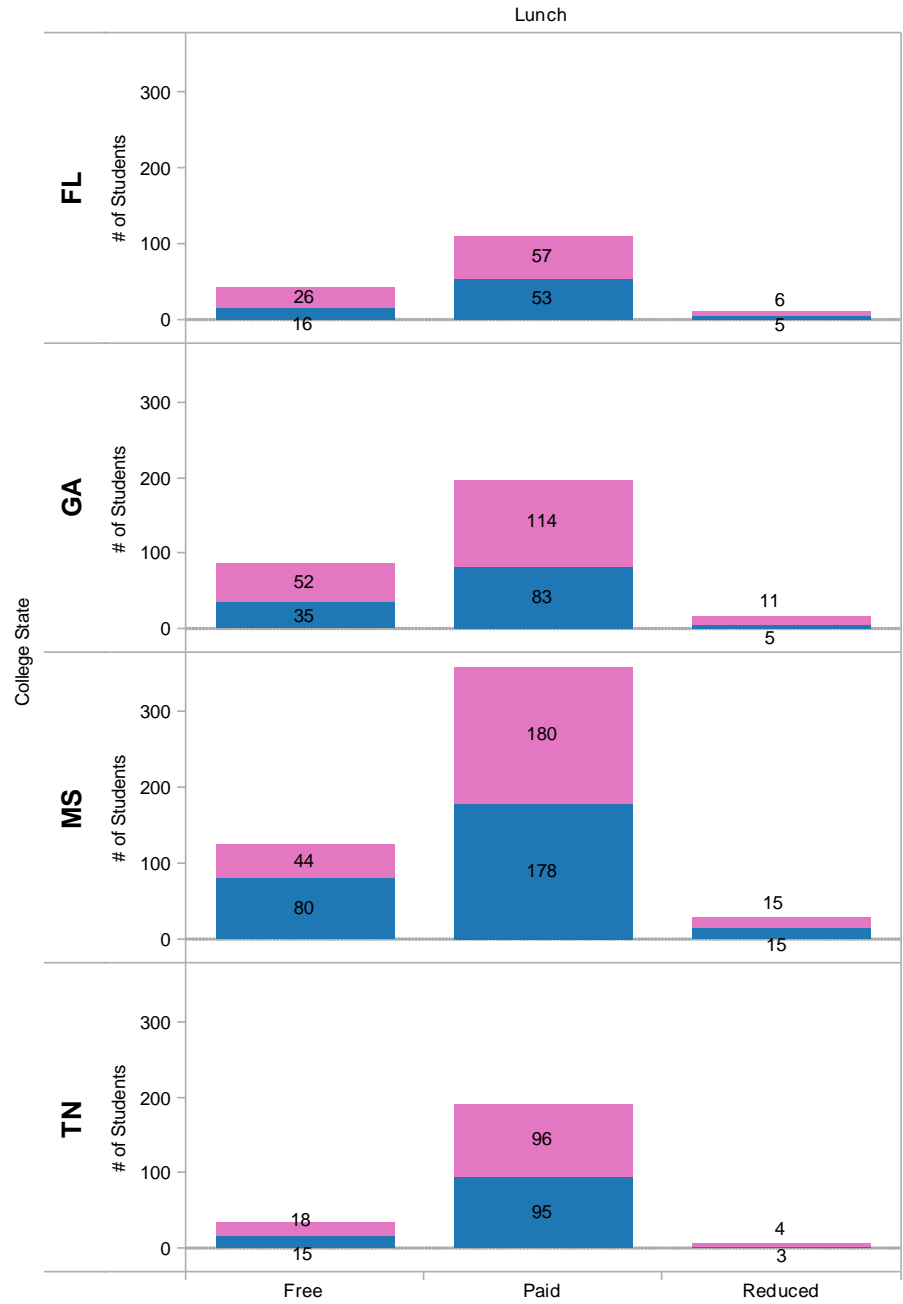

Source: National Clearinghouse Student Tracker and ALSDE High Schools Graduates for 2009-2010

SURROUNDING STATES

2010 HS Graduates Enrolled in IHE in Alabama by Lunch Type

Gender
■ Female
■ Male

2010 HS Graduates Enrolled in IHE in Surrounding States by Lunch Type