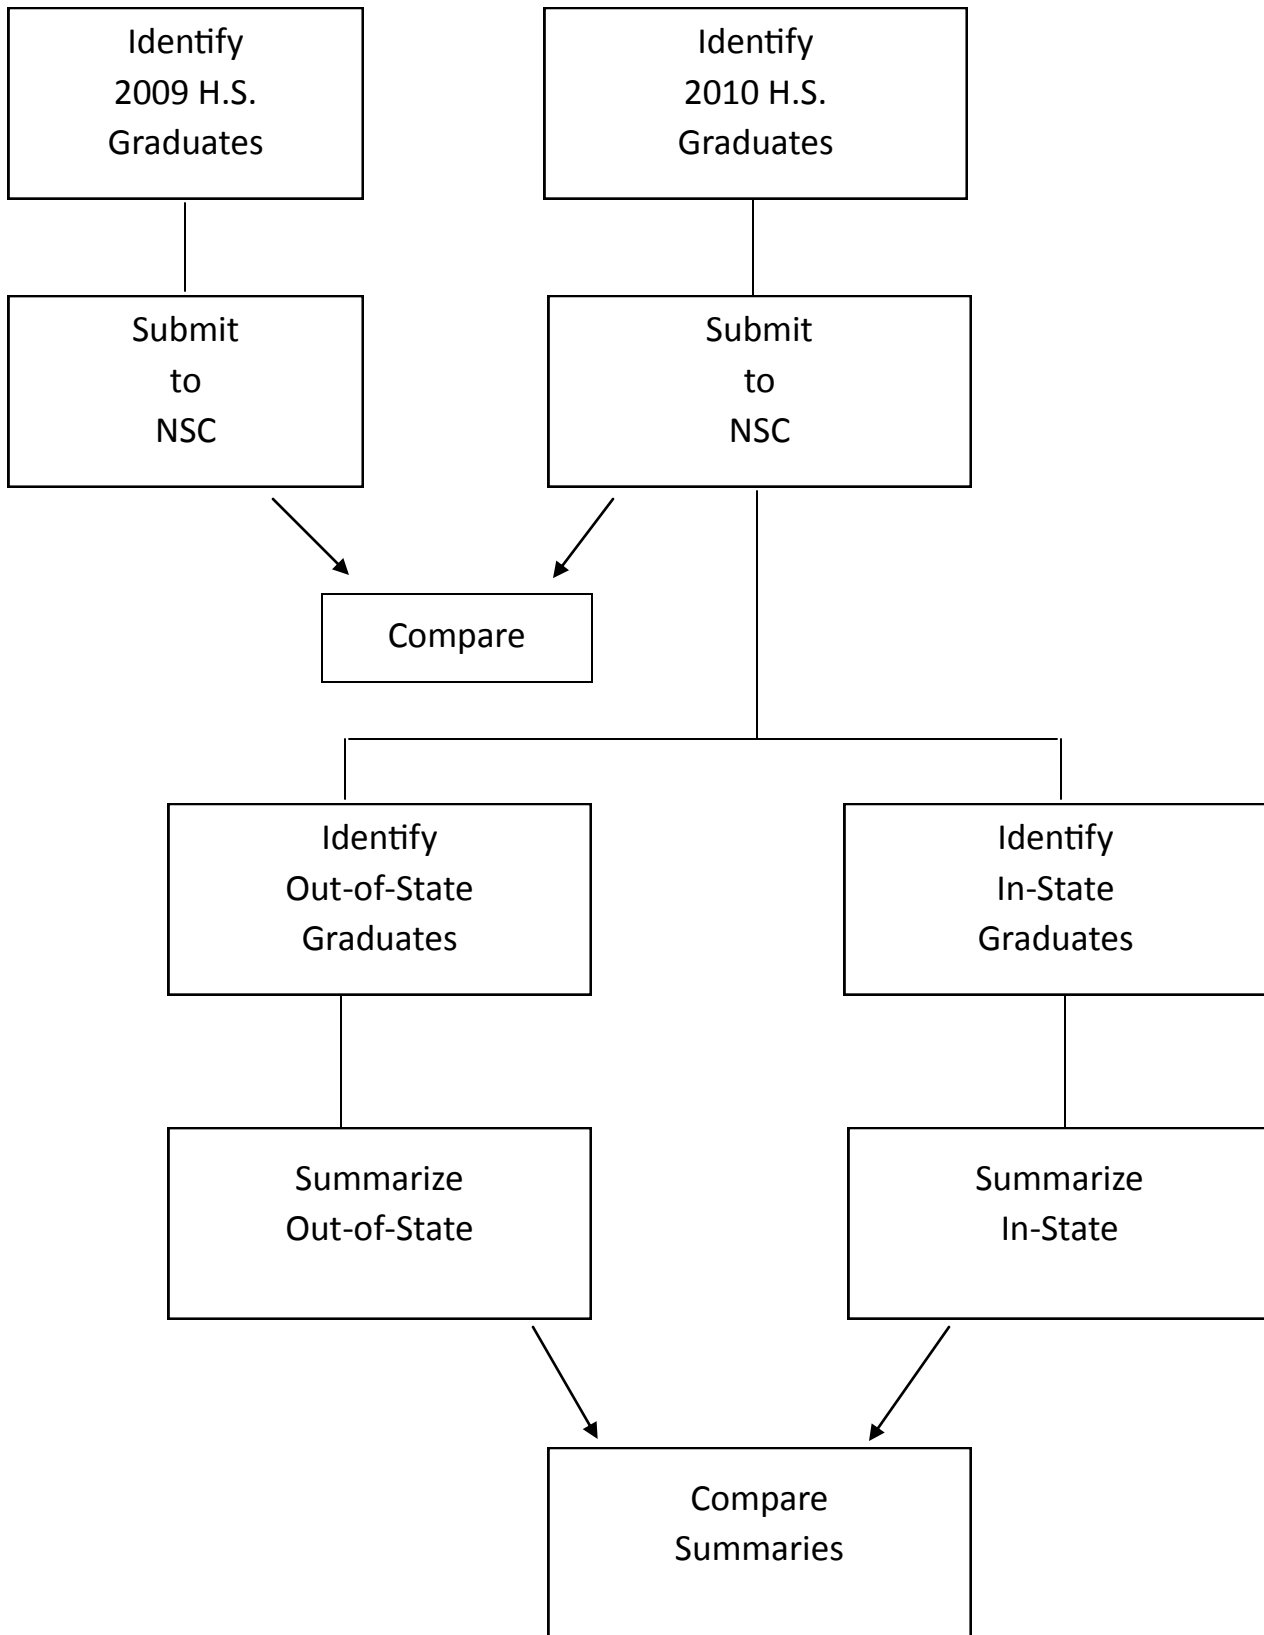

Project Model