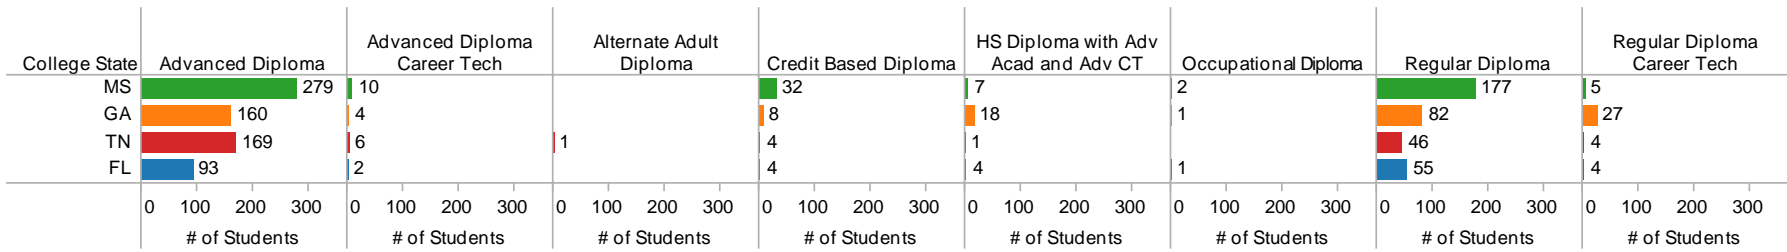

2010 HS Graduates Enrolled in Surrounding States by Diploma Type

Diploma Type