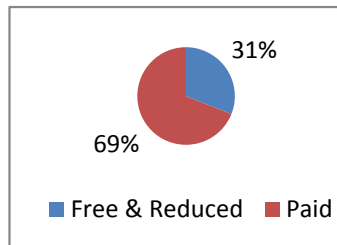

2009

Count of Requester Return Field	Lunch			Grand Total
	Free	Paid	Reduced	
Race				
Asian	70	299	17	386
Black	4,553	3,252	839	8,644
Hispanic	130	180	34	344
Indian	63	214	29	306
Unknown	7	19	1	27
White	1,971	15,198	860	18,029
Grand Total	6,794	19,162	1,780	27,736