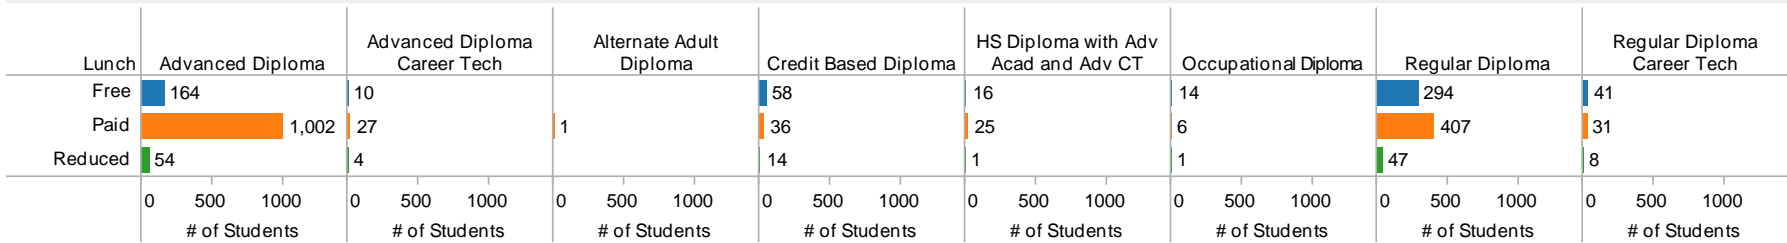

2010 HS Graduates Enrolled Out-of-State by Diploma Type and Lunch

Lunch
■ Free
■ Paid
■ Reduced