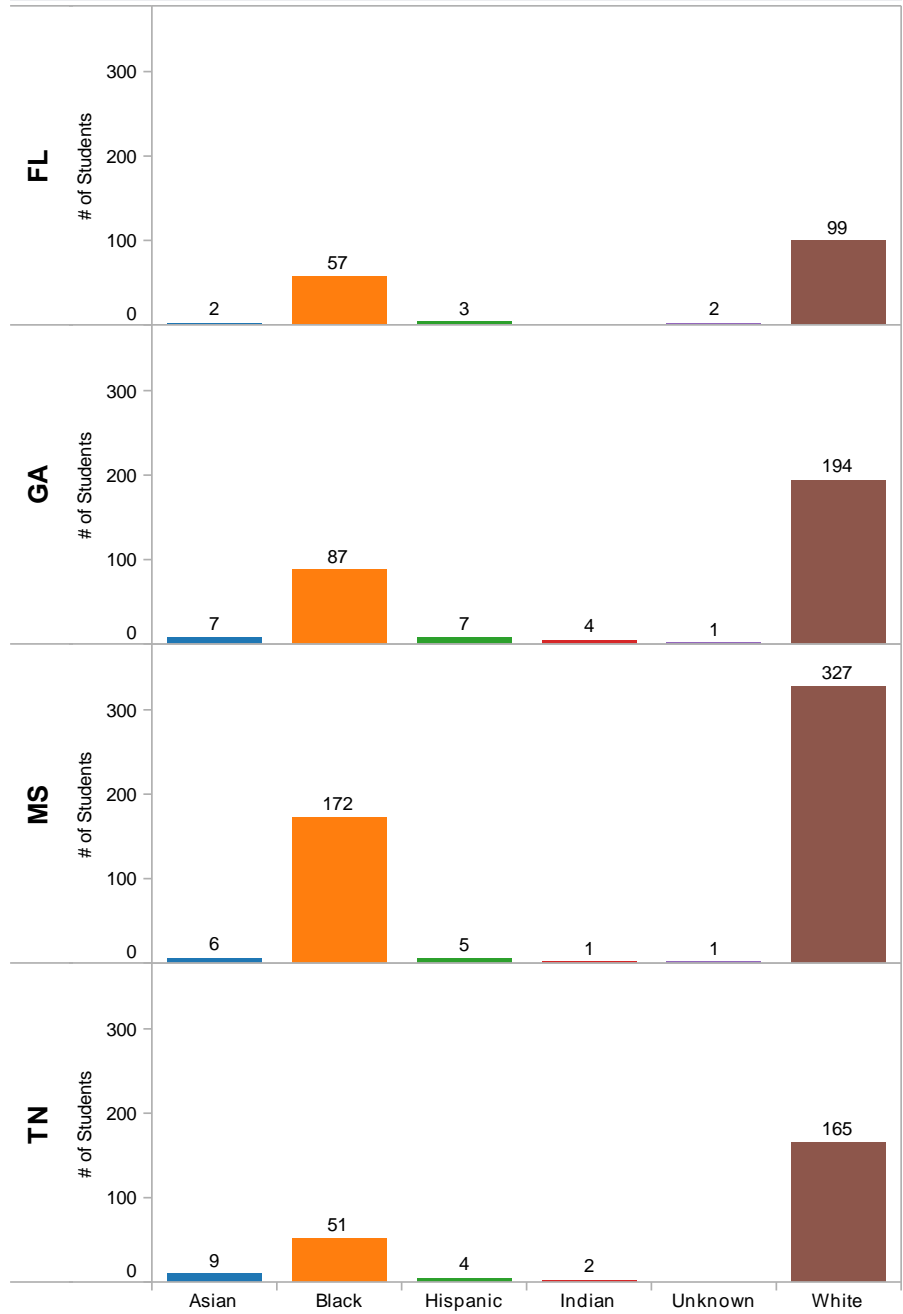

2010 HS Graduates Enrolled in IHE in Surrounding States by Race/Ethnicity

Race
■ Asian   ■ Black   ■ Hispanic   ■ Indian   ■ Unknown   ■ White