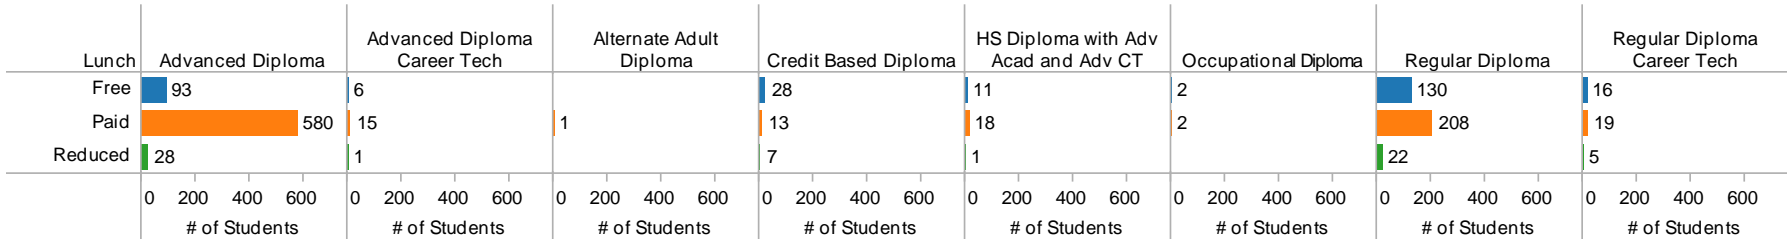

Lunch ■ Free ■ Paid ■ Reduced

2010 HS Graduates Enrolled in Surrounding States by Diploma Type and IHE Type

Career Tech ■ Concentrator ■ No Career Tech ■ Participant

Project Model

National Student Clearinghouse for CACG