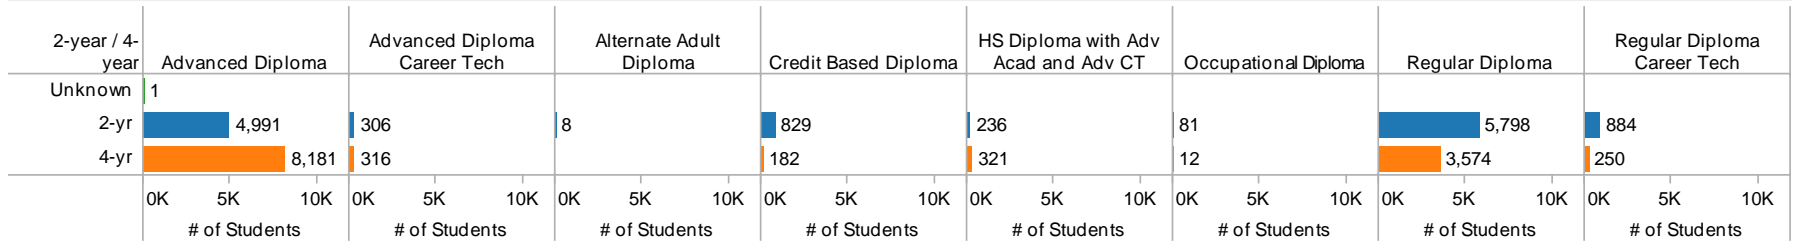

2010 HS Graduates Enrolled in All States by Diploma Type and IHE Type

IHE Type
■ Unknown
■ 2-yr
■ 4-yr