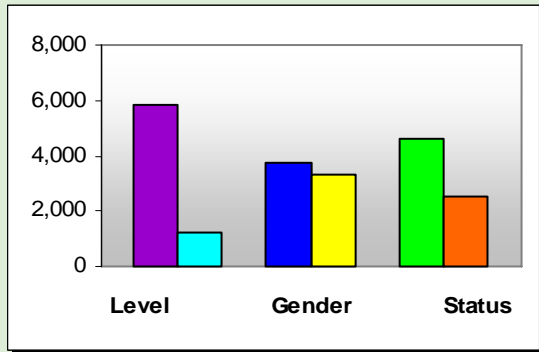

Enrollment

Total Enrollment7,083

Undergraduate	5,830
Graduate/1st Prof	1,253
Male	3,749
Female	3,334
Unknown	0
Full-Time	4,584
Part-Time	2,499

Students Enrolled in Remedial Courses

Math Only	171
English Only	28
Math & English	22